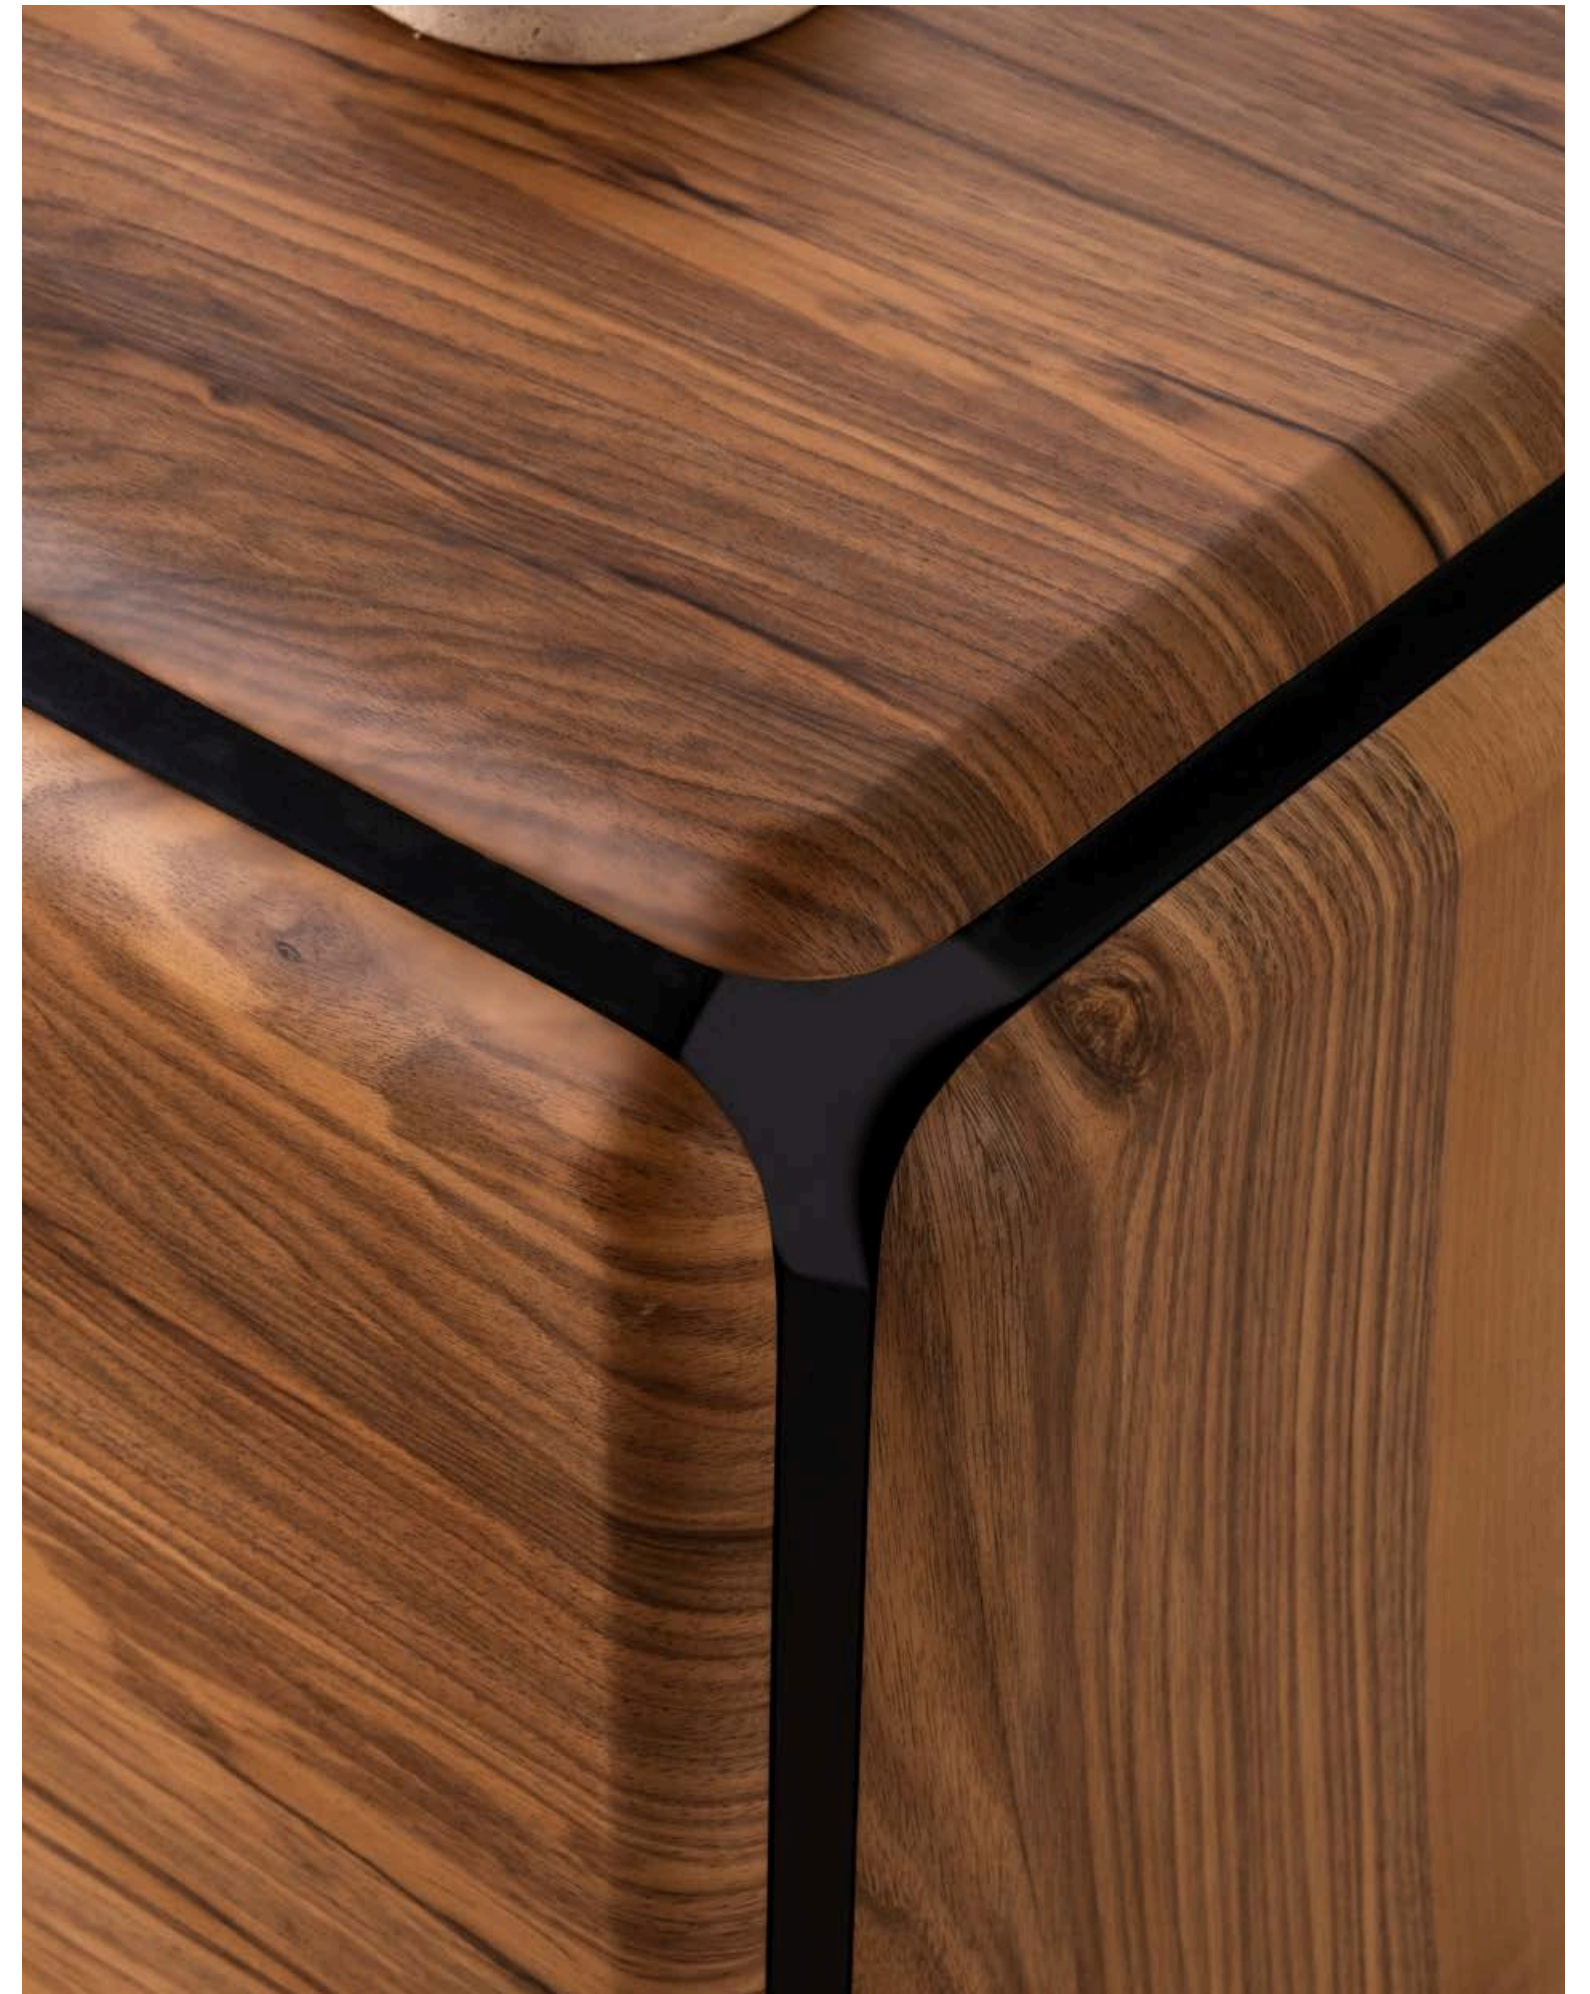

ELEGANCE RACE

Designed with the most beautiful
tone of walnut, Hema is the
choice of those who do not give
up on the classics.

- HEMA TABLE