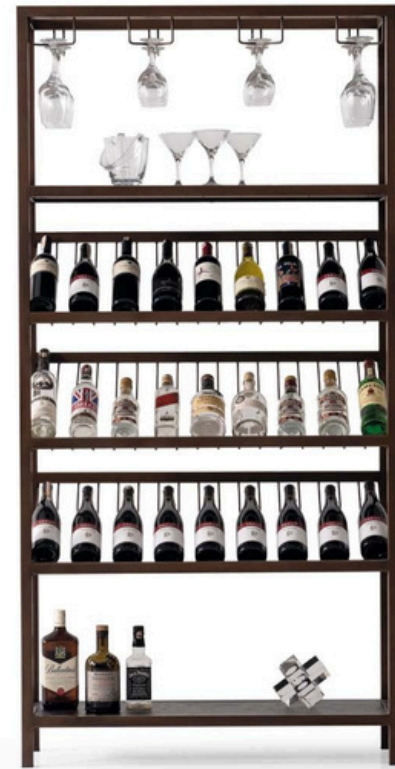

DISASSEMBLED
Real Marble
Chair
Table
Table Set

PAGE - 119 SOFJI

LOPE

WINE RACK

Wine Rack : L:100 / W:35 / H:200 Cm
M3 : 0.86

NATURAL WOOD VENEER

AMELIO

SERVICE CART

Service Cart : L:80 / W:44 / H:85 Cm
M3 : 0.37

Real Marble
NATURAL WOOD VENEER

LEILA

CONSOLE

Console : L:120 / W:40 / H:80 cm
M3 : 0.48

LEILA

SHOWCASE

Showcase : L:100 / W:40 / H:140 cm
M3 : 0.69