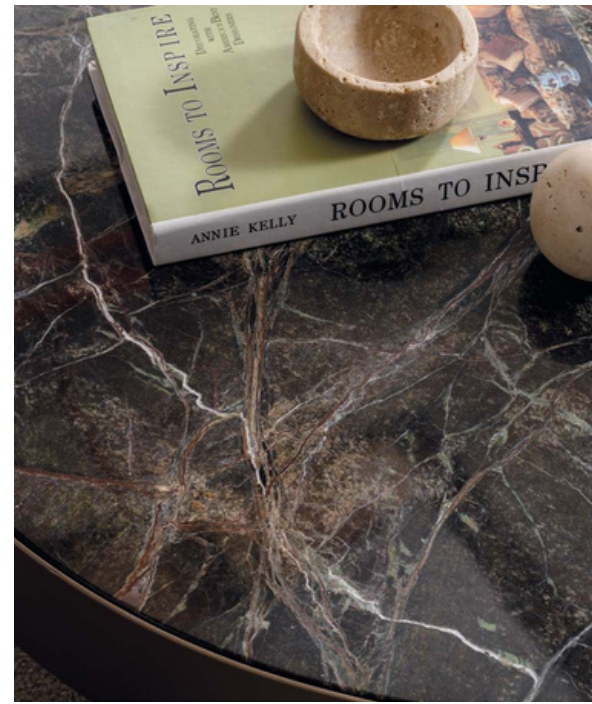

SOFFI

VERONICA

CENTER & SIDE TABLE

Center Table : L:80 / W:80 / H:35 cm
Tall Side Table : L: 40 / W:40 / H:50 cm
Short Side Table : L:60 / W:60 / H:46 cm
M3 : 0.83

DISASSEMBLED
Real Marble

Designed with eye-catching modernist details of linear aesthetics, **VERONICA** is a modern interpretation & touch.