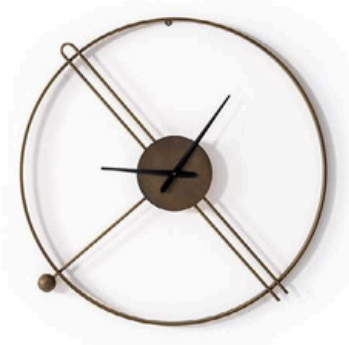

WALL CLOCK134 - 137