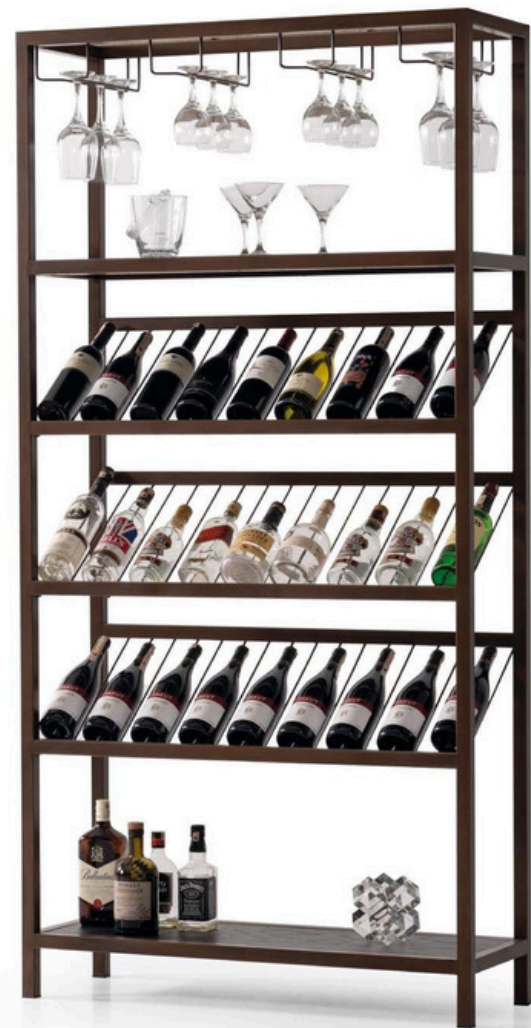

DISASSEMBLED
Real Marble
Chair
Table
Table Set

PAGE - 119 SOFJI

LOPE

WINE RACK

Wine Rack : L:100 / W:35 / H:200 Cm
M3 : 0.86

NATURAL WOOD VENEER

AMELIO

SERVICE CART

Service Cart : L:80 / W:44 / H:85 Cm
M3 : 0.37

Real Marble
NATURAL WOOD VENEER

LEILA

CONSOLE

Console : L:120 / W:40 / H:80 cm
M3 : 0.48

LEILA

SHOWCASE

Showcase : L:100 / W:40 / H:140 cm
M3 : 0.69