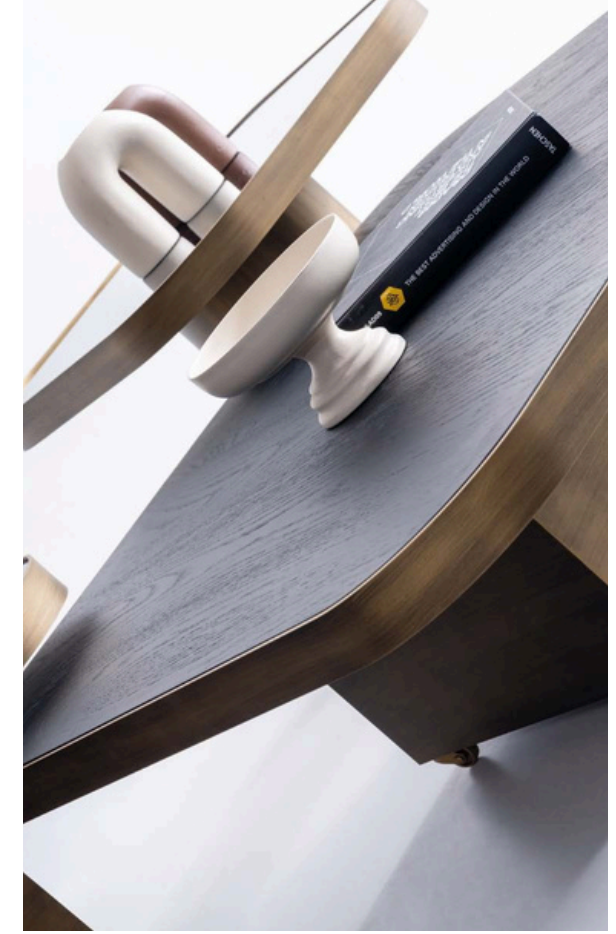

DISASSEMBLED
NATURAL WOOD VENEER