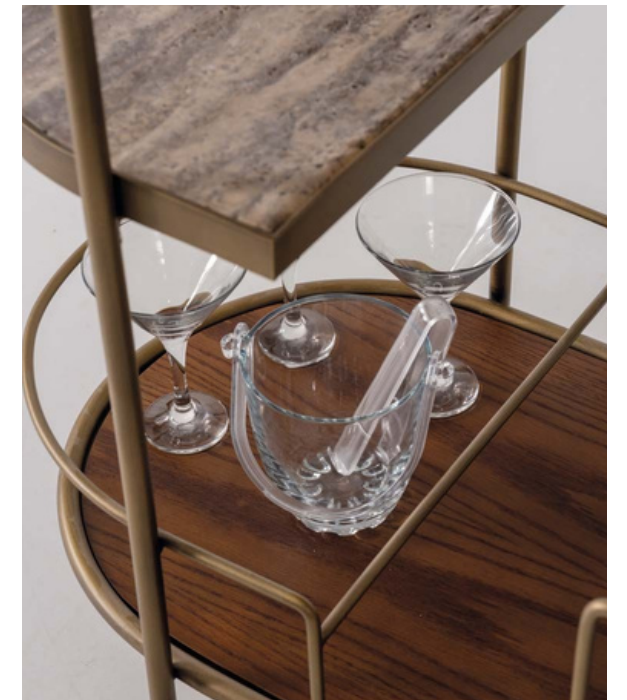

DISASSEMBLED
Real Marble
Chair
Table
Table Set

PAGE - 119 SOFJI

LOPE

WINE RACK

Wine Rack : L:100 / W:35 / H:200 Cm
M3 : 0.86

NATURAL WOOD VENEER

AMELIO

SERVICE CART

Service Cart : L:80 / W:44 / H:85 Cm
M3 : 0.37

Real Marble
NATURAL WOOD VENEER

LEILA

CONSOLE

Console : L:120 / W:40 / H:80 cm
M3 : 0.48

LEILA

SHOWCASE

Showcase : L:100 / W:40 / H:140 cm
M3 : 0.69